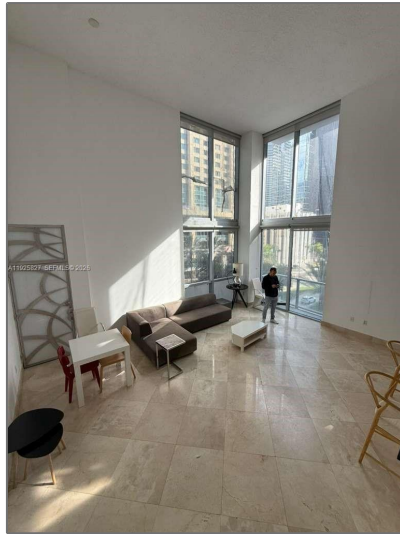

# Residential Lease For Rent

1,440 Sqft - 1060 Brickell Ave # 413, Miami,  
Florida 33131