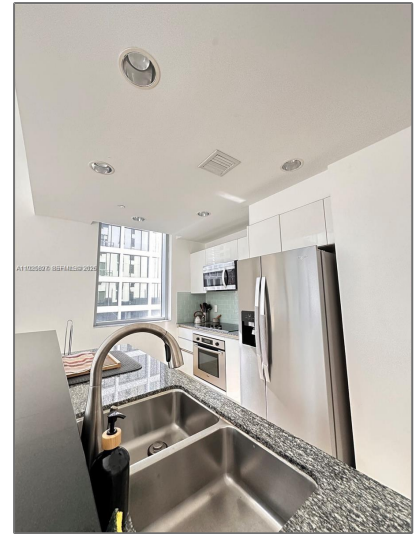

# Residential Lease For Rent

1,440 Sqft - 1060 Brickell Ave # 413, Miami,  
Florida 33131