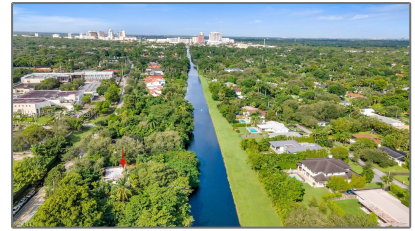

Residential For Sale

3,450 Sqft - 5845 SW 88th St, South Miami,
Florida 33156

Basic [Details](#)

Property Type: **Residential**

Listing Type: **For Sale**

Listing ID: **A11946407**

Price: **\$1,900,000**

Bedroom(s): **6**

Patio: **Deck**

Furnished: **Unfurnished**

Address [Map](#)

Country: **US**

State: **FL**

County: **Miami-Dade County**

City: **South Miami**

Zipcode: **33156**