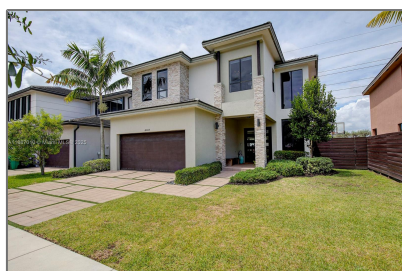

Residential For Sale

2,597 Sqft - 16065 SW 136th Ter, Miami, Florida 33196

Basic [Details](#)

Property Type: **Residential**

Listing Type: **For Sale**

Listing ID: **A11887010**

Price: **\$849,900**

Bedroom(s): **4**

Bathroom(s): **3**

Square Footage: **2,597 Sqft**

Year Built: **2016**

Lot Area: **5,407 Sqft**

On Market Date: **30/09/2025**

Features

Pet Allowed

Address [Map](#)

Country: **US**

State: **FL**

County: **Miami-Dade County**

City: **Miami**

Zipcode: **33196**

Street: **16065 SW 136th Ter**

Building Name: **CRESTVIEW WEST**

Longitude: **W81° 32' 43.9"**