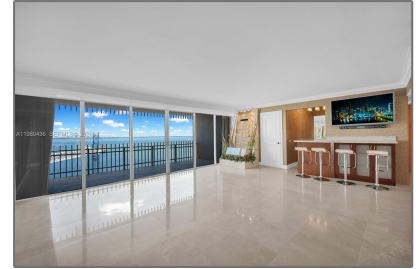

Residential Lease For Rent

1,882 Sqft - 3 Grove Isle Dr # C1703, Miami,
Florida 33133

Basic [Details](#)

Property Type:	Residential Lease
Listing Type:	For Rent
Listing ID:	A11980436
Price:	\$7,500
Bedroom(s):	2
Bathroom(s):	2
Square Footage:	1,882 Sqft
Year Built:	1981
On Market Date:	11/03/2026

Address [Map](#)

Country:	US
State:	FL
County:	Miami-Dade County
City:	Miami
Zipcode:	33133
Street:	3 Grove Isle Dr # C1703
Building Name:	GROVE ISLE CONDO
Longitude:	W81° 46' 55.5"

Features

✓	Swimming Pool:	Heated, In Ground
✓	View:	Bay, Water
✓	Pet Allowed:	Restrictions Or Possible Restrictions
✓	Patio:	Porch/balcony, Deck
✓	Furnished:	Unfurnished