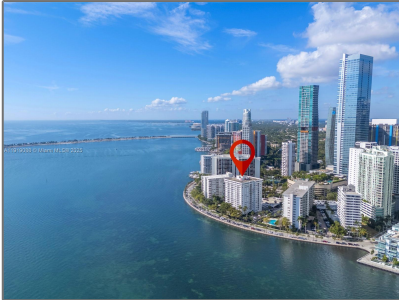

Residential For Sale

1,283 Sqft - 1420 Brickell Bay Dr # 608B, Miami, Florida 33131

Basic Details

Property Type:	Residential
Listing Type:	For Sale
Listing ID:	A11919088
Price:	\$525,000
Bedroom(s):	2
Bathroom(s):	2
Square Footage:	1,283 Sqft
Year Built:	1973
On Market Date:	24/11/2025

Address Map

Country:	US
State:	FL
County:	Miami-Dade County
City:	Miami
Zipcode:	33131
Street:	1420 Brickell Bay Dr # 608B
Building Name:	BAYSHORE PLACE CONDO
Longitude:	W81° 48' 37.8"

Latitude: **N25° 45' 29.9"**