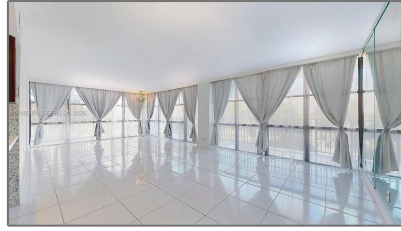

Residential Lease For Rent

1,430 Sqft - 1000 Parkview Dr # 431, Hallandale Beach, Florida 33009

Basic [Details](#)

Property Type: **Residential Lease**

Listing Type: **For Rent**

Listing ID: **A11889850**

Price: **\$2,800**