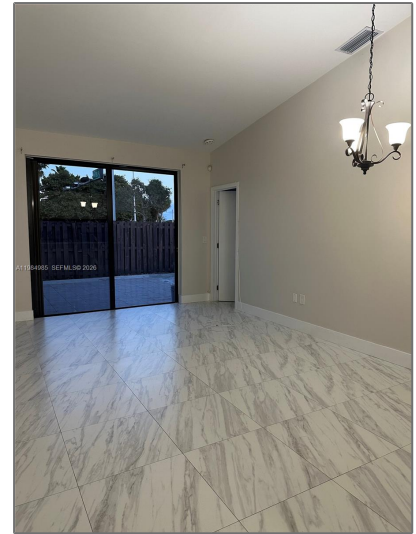

# Residential Lease For Rent

1,093 Sqft - 6708 NW 188th Ter, Hialeah, Florida  
33015

## Basic [Details](#)

Property Type: **Residential Lease**

Listing Type: **For Rent**

Listing ID: **A11984985**

Price: **\$2,850**

Bedroom(s): **3**

Bathroom(s): **2**

Square Footage: **1,093 Sqft**