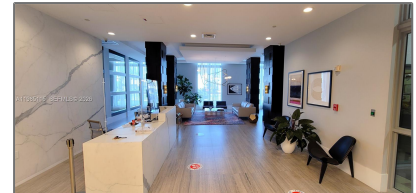

Residential Lease For Rent

1,210 Sqft - 140 S Dixie Hwy # 520, Hollywood,
Florida 33020

Basic [Details](#)

Property Type: **Residential Lease**

Listing Type: **For Rent**

Listing ID: **A11985115**

Price: **\$2,750**