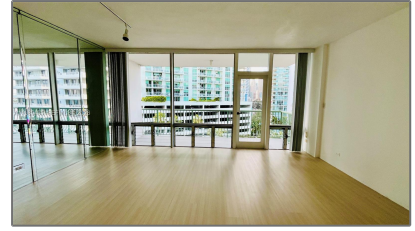

Residential Lease For Rent

480 Sqft - 1408 Brickell Bay Dr # 916, Miami, Florida 33131

Basic [Details](#)

Property Type: **Residential Lease**

Listing Type: **For Rent**

Listing ID: **A11985435**

Price: **\$2,200**

Patio: **Open Balcony**

Furnished: **Unfurnished**

Address [Map](#)

Country: **US**

State: **FL**

County: **Miami-Dade County**

City: **Miami**

Zipcode:	33131
Street:	1408 Brickell Bay Dr # 916
Building Name:	BRICKELL BAY TOWER CONDO
Longitude:	W81° 48' 37.8"
Latitude:	N25° 45' 32.3"