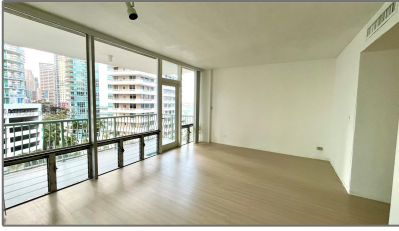

Residential Lease For Rent

480 Sqft - 1408 Brickell Bay Dr # 916, Miami, Florida 33131

Basic [Details](#)

Property Type: **Residential Lease**

Listing Type: **For Rent**

Listing ID: **A11985435**

Price: **\$2,200**

Patio: **Open Balcony**

Furnished: **Unfurnished**

Address [Map](#)

Country: **US**

State: **FL**

County: **Miami-Dade County**

City: **Miami**

Zipcode:	33131
Street:	1408 Brickell Bay Dr # 916
Building Name:	BRICKELL BAY TOWER CONDO
Longitude:	W81° 48' 37.8"
Latitude:	N25° 45' 32.3"