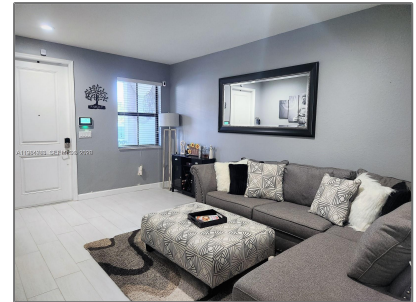

Residential Lease For Rent

1,763 Sqft - 11887 SW 150th Pl, Miami, Florida
33196

Basic Details

Property Type:	Residential Lease
Listing Type:	For Rent
Listing ID:	A11984713
Price:	\$3,600
Bedroom(s):	4
Bathroom(s):	2
Square Footage:	1,763 Sqft
Year Built:	2015
Half Bathrooms:	1
Lot Area:	1,870 Sqft
On Market Date:	17/03/2026