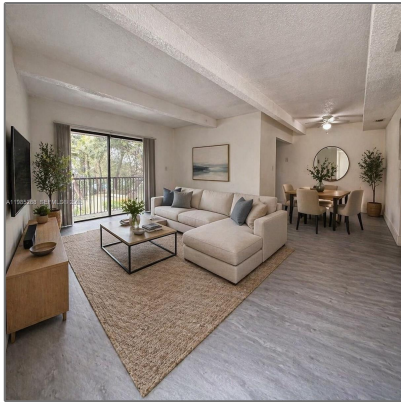

Residential Lease For Rent

905 Sqft - 1125 S Flagler Ave # 520, Pompano Beach, Florida 33060

Basic Details

Property Type:	Residential Lease
Listing Type:	For Rent
Listing ID:	A11985288
Price:	\$1,895
Bedroom(s):	2
Bathroom(s):	2
Square Footage:	905 Sqft
Year Built:	1981
On Market Date:	18/03/2026