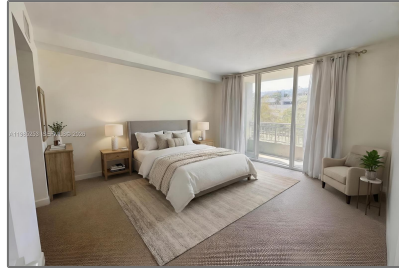

Residential Lease For Rent

780 Sqft - 480 Hibiscus St # 217, West Palm Beach, Florida 33401

Basic [Details](#)

Property Type: **Residential Lease**

Listing Type: **For Rent**

Listing ID: **A11985253**

Price: **\$3,500**