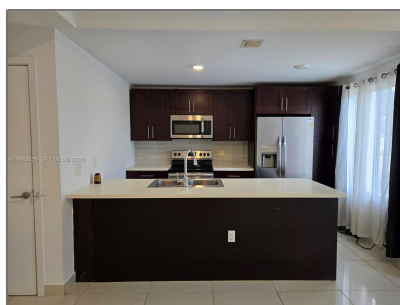

Residential Lease For Rent

1,434 Sqft - 25901 SW 139th Ct # 25901,
Homestead, Florida 33032

Basic [Details](#)

Property Type: **Residential Lease**

Listing Type: **For Rent**

Listing ID: **A11983858**

Price: **\$2,550**