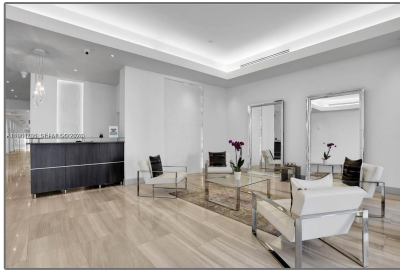

Residential Lease For Rent

750 Sqft - 1228 West Ave # 308, Miami Beach,
Florida 33139

Basic Details

Property Type: **Residential Lease**

Listing Type: **For Rent**

Listing ID: **A11984735**

Price: **\$2,700**