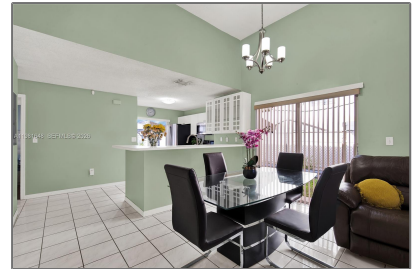

# Residential Lease For Rent

1,267 Sqft - 14138 SW 164th Ter, Miami, Florida 33177