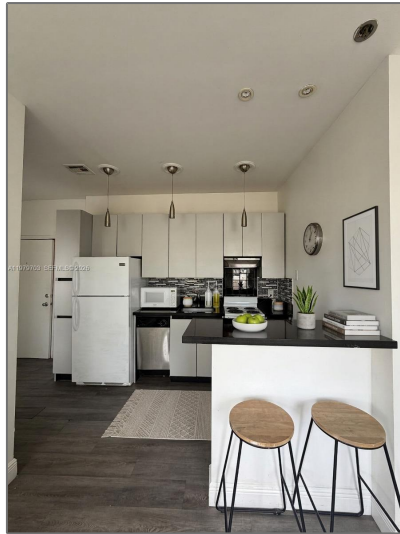

Residential Lease For Rent

373 Sqft - 1244 Pennsylvania Ave # 305, Miami Beach, Florida 33139

Basic Details

Property Type: **Residential Lease**

Listing Type: **For Rent**

Listing ID: **A11979703**

Price: **\$2,000**