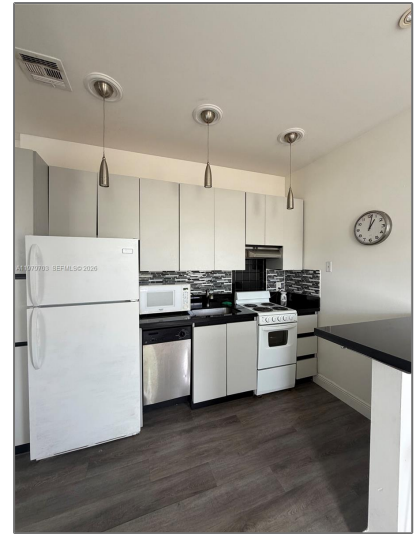

Residential Lease For Rent

373 Sqft - 1244 Pennsylvania Ave # 305, Miami Beach, Florida 33139

Basic Details

Property Type: **Residential Lease**

Listing Type: **For Rent**

Listing ID: **A11979703**

Price: **\$2,000**