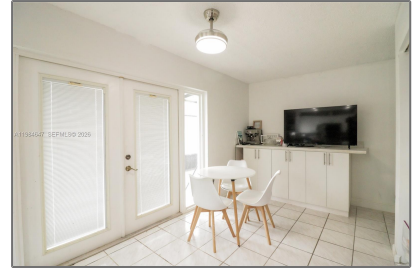

Residential For Sale

2,084 Sqft - 14615 SW 142nd Place Cir, Miami,
Florida 33186

Basic [Details](#)

Property Type:	Residential
Listing Type:	For Sale
Listing ID:	A11984647
Price:	\$699,000
Bedroom(s):	4
Bathroom(s):	2
Square Footage:	2,084 Sqft
Year Built:	1993
Half Bathrooms:	1
Lot Area:	6,101 Sqft
On Market Date:	18/03/2026