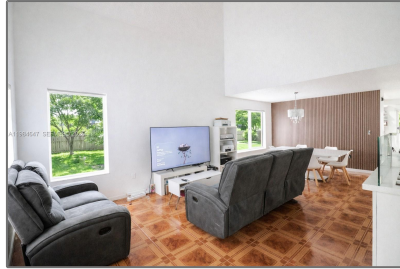

Residential For Sale

2,084 Sqft - 14615 SW 142nd Place Cir, Miami,
Florida 33186

Basic [Details](#)

Property Type:	Residential
Listing Type:	For Sale
Listing ID:	A11984647
Price:	\$699,000
Bedroom(s):	4
Bathroom(s):	2
Square Footage:	2,084 Sqft
Year Built:	1993
Half Bathrooms:	1
Lot Area:	6,101 Sqft
On Market Date:	18/03/2026