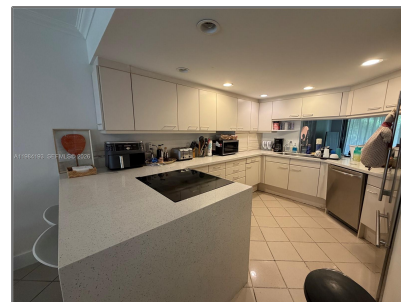

# Residential Lease For Rent

1,404 Sqft - 350 Grapetree Dr # 410, Key  
Biscayne, Florida 33149