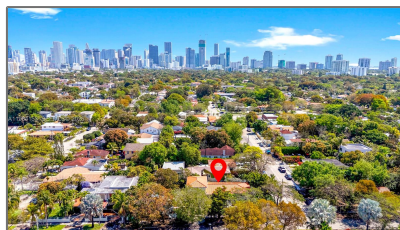

Residential Lease For Rent

2,500 Sqft - 1345 SW 14th Ave, Miami, Florida
33145

Basic [Details](#)

Property Type: **Residential Lease**

Listing Type: **For Rent**

Listing ID: **A11984153**

Price: **\$13,950**

State: **FL**

County: **Miami-Dade County**

City: **Miami**

Zipcode: **33145**

Street: **1345 SW 14th Ave**

Building Name: **THIRD
WESTMORELAND
ADDN**

Features

Swimming Pool: **In Ground**