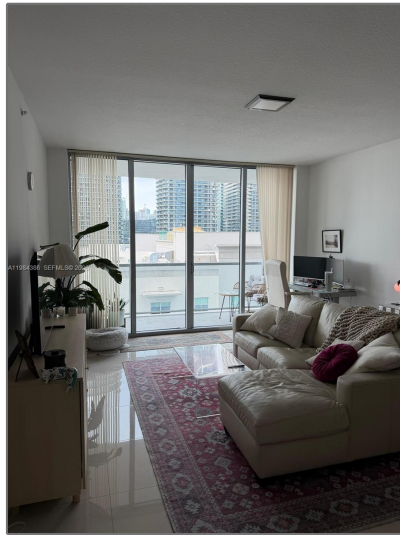

Residential Lease For Rent

693 Sqft - 1111 SW 1st Ave, Miami, Florida 33130

Basic Details

Property Type: **Residential Lease**

Listing Type: **For Rent**

Listing ID: **A11984386**

Price: **\$2,850**

Bedroom(s): **1**