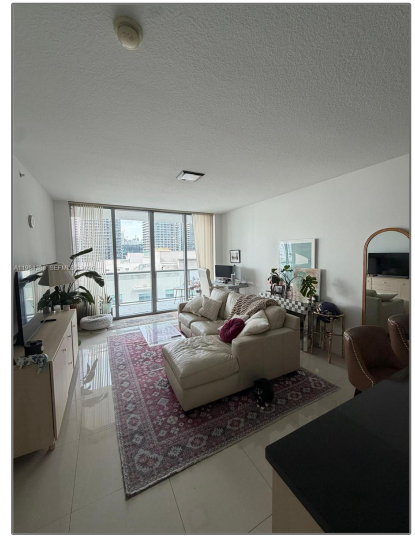

Residential Lease For Rent

693 Sqft - 1111 SW 1st Ave, Miami, Florida 33130

Basic Details

Property Type: **Residential Lease**

Listing Type: **For Rent**

Listing ID: **A11984386**

Price: **\$2,850**

Bedroom(s): **1**