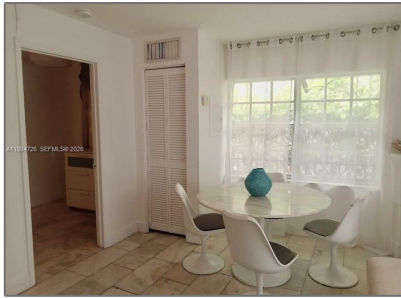

# Residential Lease For Rent

456 Sqft - 1526 Pennsylvania Ave # 9, Miami Beach, Florida 33139

## Basic Details

Property Type:	<b>Residential Lease</b>
Listing Type:	<b>For Rent</b>
Listing ID:	<b>A11984726</b>
Price:	<b>\$1,850</b>
Bedroom(s):	<b>1</b>
Bathroom(s):	<b>1</b>
Square Footage:	<b>456 Sqft</b>
Year Built:	<b>1938</b>
On Market Date:	<b>17/03/2026</b>