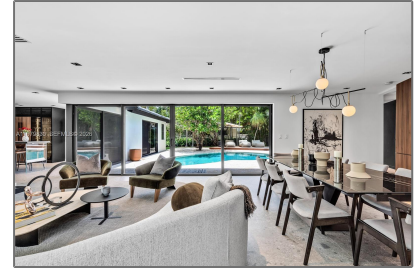

## Basic [Details](#)

Property Type: **Residential Lease**

Listing Type: **For Rent**

Listing ID: **A11979830**

Price: **\$17,000**

Bedroom(s): **5**

Bathroom(s): **4**

Square Footage: **2,891 Sqft**