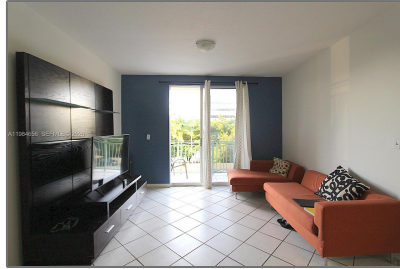

Residential Lease For Rent

842 Sqft - 3500 Coral Way # 510, Miami, Florida
33145

Basic [Details](#)

Property Type: **Residential Lease**

Listing Type: **For Rent**

Listing ID: **A11984656**

Price: **\$2,500**