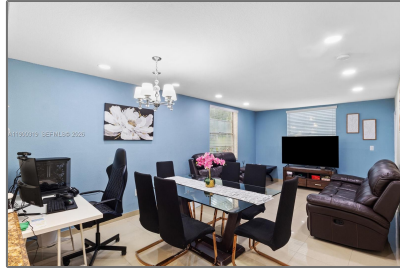

Residential For Sale

996 Sqft - 5665 W 20th Ave # 212, Hialeah,
Florida 33012

Basic [Details](#)

Property Type:	Residential
Listing Type:	For Sale
Listing ID:	A11900319
Price:	\$255,000
Bedroom(s):	2
Bathroom(s):	2
Square Footage:	996 Sqft
Year Built:	1972
On Market Date:	23/10/2025