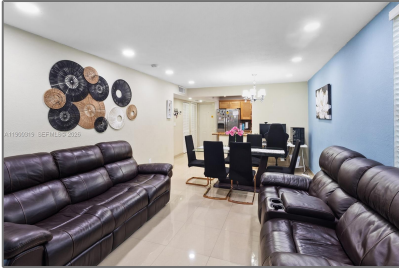

Residential For Sale

996 Sqft - 5665 W 20th Ave # 212, Hialeah,
Florida 33012

Basic [Details](#)

Property Type:	Residential
Listing Type:	For Sale
Listing ID:	A11900319
Price:	\$255,000
Bedroom(s):	2
Bathroom(s):	2
Square Footage:	996 Sqft
Year Built:	1972
On Market Date:	23/10/2025