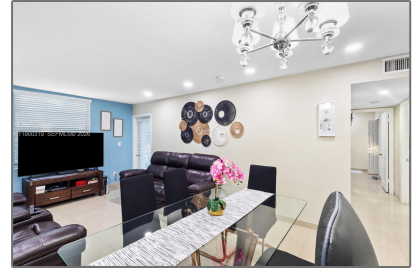

Residential For Sale

996 Sqft - 5665 W 20th Ave # 212, Hialeah,
Florida 33012

Basic [Details](#)

Property Type:	Residential
Listing Type:	For Sale
Listing ID:	A11900319
Price:	\$255,000
Bedroom(s):	2
Bathroom(s):	2
Square Footage:	996 Sqft
Year Built:	1972
On Market Date:	23/10/2025

Address [Map](#)

Country:	US
State:	FL
County:	Miami-Dade County
City:	Hialeah
Zipcode:	33012
Street:	5665 W 20th Ave # 212
Building Name:	WESTLAND GARDENS CONDO
Longitude:	W81° 40' 43.9"

Features

<input checked="" type="checkbox"/>	Patio:	Open Balcony
-------------------------------------	--------	---------------------