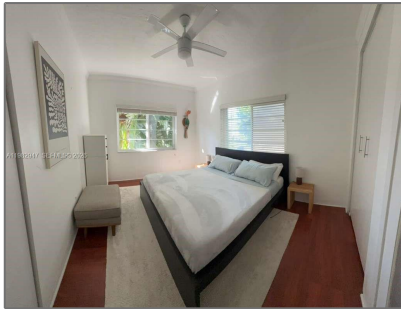

Residential Lease For Rent

660 Sqft - 901 Meridian Ave # 201, Miami Beach, Florida 33139

Basic [Details](#)

Property Type: **Residential Lease**

Listing Type: **For Rent**

Listing ID: **A11982947**

Price: **\$2,600**

County: **Miami-Dade County**

City: **Miami Beach**

Zipcode: **33139**

Features

Furnished:

Furnished

Street: **901 Meridian Ave #
201**

Building Name: **MERIDIAN COURT
CONDO**