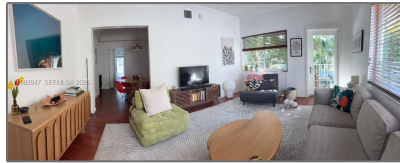

Residential Lease For Rent

660 Sqft - 901 Meridian Ave # 201, Miami Beach, Florida 33139

Basic [Details](#)

Property Type: **Residential Lease**

Listing Type: **For Rent**

Listing ID: **A11982947**

Price: **\$2,600**

County: **Miami-Dade County**

City: **Miami Beach**

Zipcode: **33139**

Features

Furnished:

Furnished

Street: **901 Meridian Ave #
201**

Building Name: **MERIDIAN COURT
CONDO**