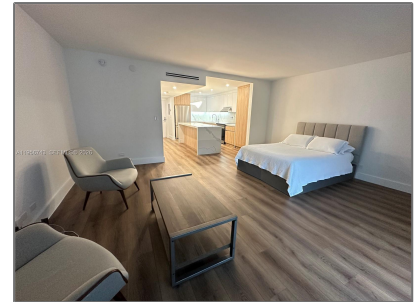

Residential Lease For Rent

600 Sqft - 2301 Collins Ave # 1421, Miami Beach, Florida 33139

Basic Details

Property Type: **Residential Lease**

Listing Type: **For Rent**

Listing ID: **A11956743**

Price: **\$5,200**