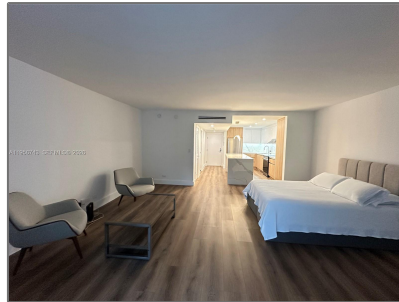

Residential Lease For Rent

600 Sqft - 2301 Collins Ave # 1421, Miami Beach, Florida 33139

Basic Details

Property Type: **Residential Lease**

Listing Type: **For Rent**

Listing ID: **A11956743**

Price: **\$5,200**