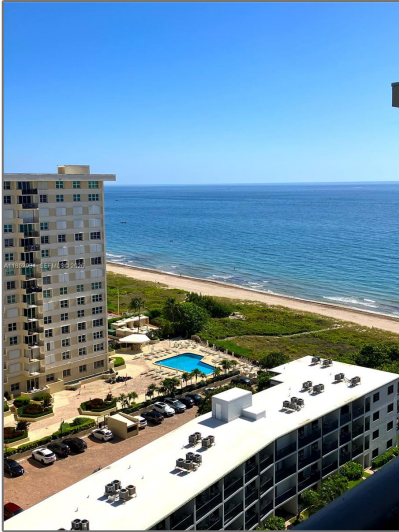

Residential For Sale

1,160 Sqft - 2000 S Ocean Blvd # 16N, Lauderdale
By The Sea, Florida 33062

Basic [Details](#)

Property Type:	Residential
Listing Type:	For Sale
Listing ID:	A11852934
Price:	\$495,000
Bedroom(s):	2
Bathroom(s):	2
Square Footage:	1,160 Sqft
Year Built:	1971
On Market Date:	05/08/2025

Address [Map](#)

Country:	US
State:	FL
County:	Broward County
City:	Lauderdale By The Sea
Zipcode:	33062

Features

<input checked="" type="checkbox"/>	View:	Ocean View, Water View, Skyline
<input checked="" type="checkbox"/>	Patio:	Open Balcony
<input checked="" type="checkbox"/>	Furnished:	Unfurnished