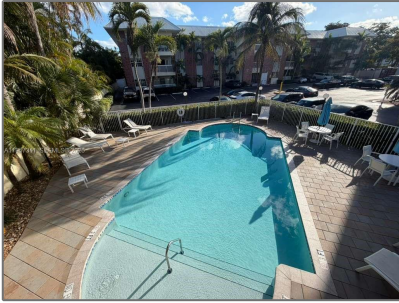

Residential Lease For Rent

685 Sqft - 2424 SE 17th Cswy # 110B, Fort Lauderdale, Florida 33316

Basic Details

Property Type:	Residential Lease
Listing Type:	For Rent
Listing ID:	A11957311
Price:	\$1,875
Bedroom(s):	1
Bathroom(s):	1
Square Footage:	685 Sqft
Year Built:	1967
On Market Date:	02/02/2026

Address Map

Country:	US
State:	FL
County:	Broward County
City:	Fort Lauderdale

Zipcode:	33316
Street:	2424 SE 17th Cswy # 110B
Building Name:	VILLAGE AT HARBOR BEACH C
Longitude:	W81° 53' 11"
Latitude:	N26° 5' 59.8"