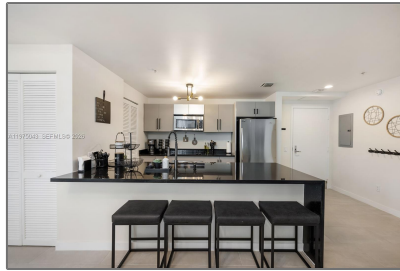

Residential Lease For Rent

1,017 Sqft - 300 S Biscayne Blvd # 1502, Miami, Florida 33131

Basic [Details](#)

Property Type: **Residential Lease**

Listing Type: **For Rent**

Listing ID: **A11975043**

Price: **\$4,250**