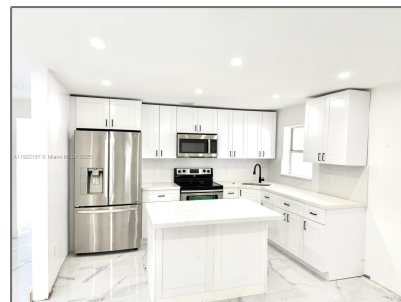

Residential For Sale

1,515 Sqft - 712 Hialeah Dr, Hialeah, Florida
33010

Basic [Details](#)

Property Type: **Residential**

Listing Type: **For Sale**

Listing ID: **A11922157**

Price: **\$680,000**

Bedroom(s): **5**