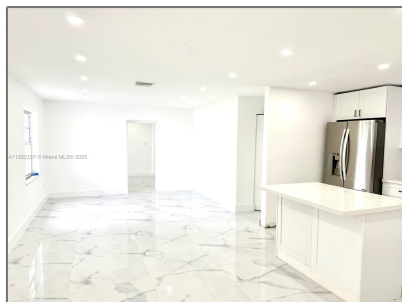

Residential For Sale

1,515 Sqft - 712 Hialeah Dr, Hialeah, Florida
33010

Basic [Details](#)

Property Type: **Residential**

Listing Type: **For Sale**

Listing ID: **A11922157**

Price: **\$680,000**

Bedroom(s): **5**

Bathroom(s): **2**

Square Footage: **1,515 Sqft**

Year Built: **1949**

Lot Area: **6,420 Sqft**

On Market Date: **28/11/2025**

Address [Map](#)

Country: **US**

State: **FL**