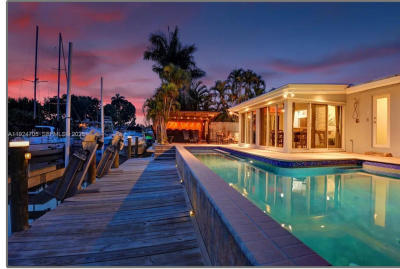

# Residential Lease For Rent

1,572 Sqft - 2525 Gulfstream Ln # 2525, Fort Lauderdale, Florida 33312