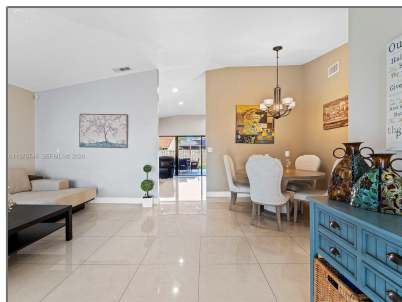

Residential For Sale

1,642 Sqft - 615 NW 134th Pl, Miami, Florida
33182

Basic Details

Property Type:	Residential
Listing Type:	For Sale
Listing ID:	A11976748
Price:	\$750,000
Bedroom(s):	4
Bathroom(s):	2
Square Footage:	1,642 Sqft
Year Built:	1995
Lot Area:	6,684 Sqft
On Market Date:	04/03/2026