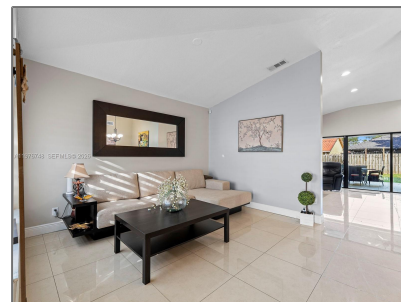

Residential For Sale

1,642 Sqft - 615 NW 134th Pl, Miami, Florida
33182

Basic Details

Property Type:	Residential
Listing Type:	For Sale
Listing ID:	A11976748
Price:	\$750,000
Bedroom(s):	4
Bathroom(s):	2
Square Footage:	1,642 Sqft
Year Built:	1995
Lot Area:	6,684 Sqft
On Market Date:	04/03/2026