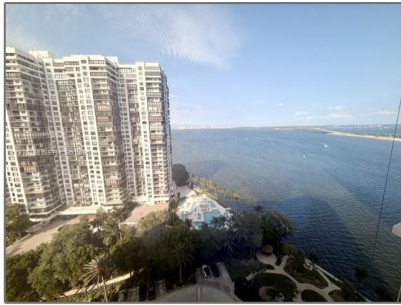

Residential Lease For Rent

1,001 Sqft - 2451 Brickell Ave # 18F, Miami,
Florida 33129

Basic [Details](#)

Property Type:	Residential Lease
Listing Type:	For Rent
Listing ID:	A11976398
Price:	\$3,881
Bedroom(s):	1
Bathroom(s):	1
Square Footage:	1,001 Sqft
Year Built:	1963
On Market Date:	04/03/2026

Address [Map](#)

Country:	US
State:	FL
County:	Miami-Dade County
City:	Miami
Zipcode:	33129

Features

<input checked="" type="checkbox"/>	View:	Bay, Ocean, Water, Direct Ocean
<input checked="" type="checkbox"/>	Patio:	Porch/balcony
<input checked="" type="checkbox"/>	Furnished:	Unfurnished

Street: **2451 Brickell Ave #
18F**

Building Name: **BRICKELL
TOWNHOUSE
CONDO**

Longitude: **W81° 47' 57.4"**

Latitude: **N25° 45' 0"**

Agent [Info](#)

Elena Beck
 (305) 924-6985

-
