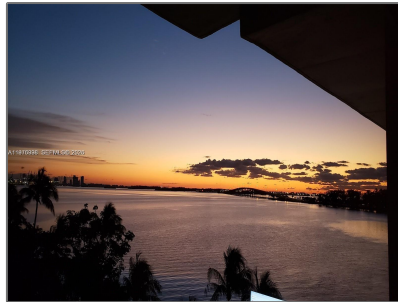

# Residential Lease For Rent

1,001 Sqft - 2451 Brickell Ave # 18F, Miami,  
Florida 33129

## Features

✓ View: **Bay, Ocean, Water,  
Direct Ocean**

✓ Patio: **Porch/balcony**

✓ Furnished: **Unfurnished**

Longitude: **W81° 47' 57.4"**

Latitude: **N25° 45' 0"**

Agent **Info**

---