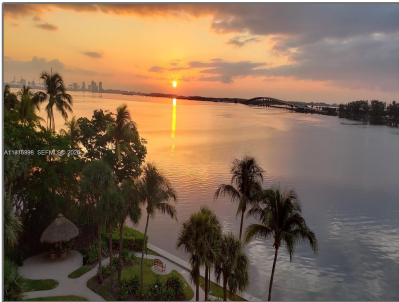

# Residential Lease For Rent

1,001 Sqft - 2451 Brickell Ave # 18F, Miami,  
Florida 33129

## Features

✓ View: **Bay, Ocean, Water,  
Direct Ocean**

✓ Patio: **Porch/balcony**

✓ Furnished: **Unfurnished**

Longitude: **W81° 47' 57.4"**

Latitude: **N25° 45' 0"**

Agent **Info**

---