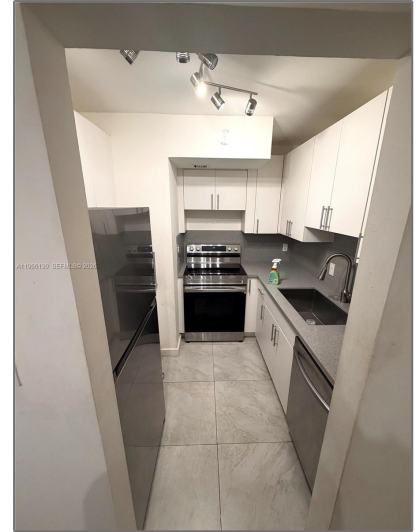

Residential Lease For Rent

707 Sqft - 13710 SW 90th Ave # C, Miami, Florida 33176

Basic [Details](#)

Property Type: **Residential Lease**

Listing Type: **For Rent**

Listing ID: **A11966130**

Price: **\$1,800**