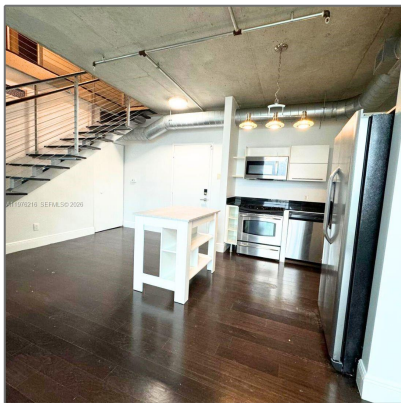

Residential Lease For Rent

1,255 Sqft - 690 SW 1st Ct, Miami, Florida 33130

Basic Details

Property Type: **Residential Lease**

Listing Type: **For Rent**

Listing ID: **A11976216**

Price: **\$4,400**

Bedroom(s): **2**