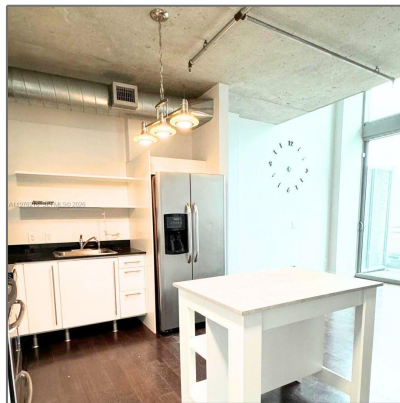

Residential Lease For Rent

1,255 Sqft - 690 SW 1st Ct, Miami, Florida 33130

Basic Details

Property Type: **Residential Lease**

Listing Type: **For Rent**

Listing ID: **A11976216**

Price: **\$4,400**

Bedroom(s): **2**