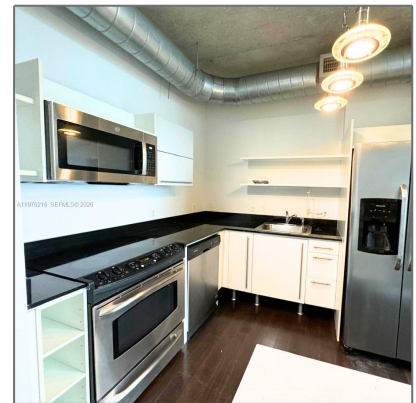

Residential Lease For Rent

1,255 Sqft - 690 SW 1st Ct, Miami, Florida 33130

Basic Details

Property Type: **Residential Lease**

Listing Type: **For Rent**

Listing ID: **A11976216**

Price: **\$4,400**

Bedroom(s): **2**