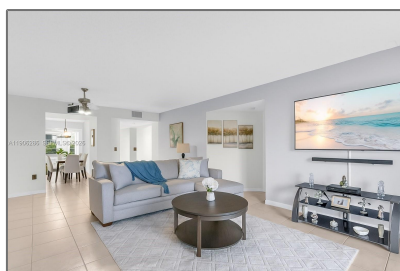

Residential For Sale

1,364 Sqft - 801 SW 138th Ave # 310E, Pembroke Pines, Florida 33027

Basic Details

Property Type:	Residential
Listing Type:	For Sale
Listing ID:	A11906286
Price:	\$250,000
Bedroom(s):	2
Bathroom(s):	2
Square Footage:	1,364 Sqft
Year Built:	1994
On Market Date:	01/11/2025