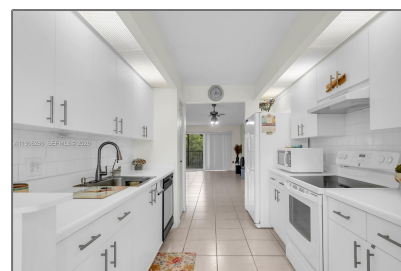

Residential For Sale

1,364 Sqft - 801 SW 138th Ave # 310E, Pembroke Pines, Florida 33027

Basic Details

Property Type:	Residential
Listing Type:	For Sale
Listing ID:	A11906286
Price:	\$250,000
Bedroom(s):	2
Bathroom(s):	2
Square Footage:	1,364 Sqft
Year Built:	1994
On Market Date:	01/11/2025