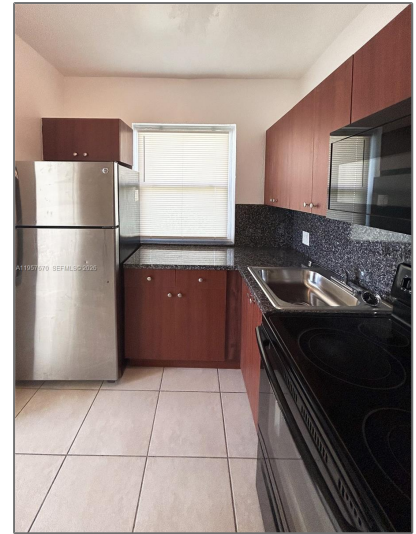

Residential Lease For Rent

500 Sqft - 667 NE 86th St # A, Miami, Florida
33138

Basic [Details](#)

Property Type: **Residential Lease**

Listing Type: **For Rent**

Listing ID: **A11957670**

Price: **\$1,650**

Bedroom(s): **1**

Bathroom(s): **1**

Square Footage: **500 Sqft**

Year Built: **1936**

Lot Area: **7,050 Sqft**

On Market Date: **19/01/2026**

Features

Pet Allowed: