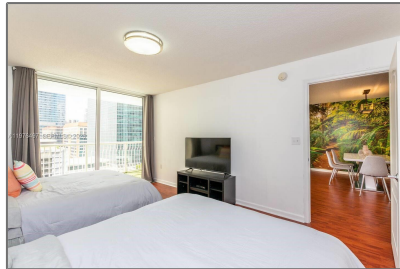

Residential Lease For Rent

825 Sqft - 1200 Brickell Bay Dr # 1621, Miami,
Florida 33131

Basic [Details](#)

Property Type: **Residential Lease**

Listing Type: **For Rent**

Listing ID: **A11976497**

Price: **\$3,300**