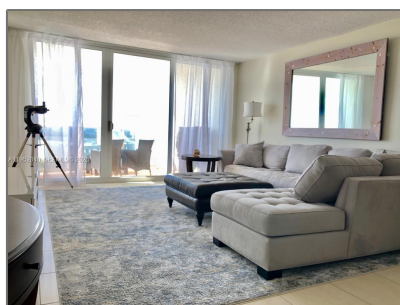

Residential Lease For Rent

920 Sqft - 3140 S Ocean Dr # 1901, Hallandale Beach, Florida 33009

Basic [Details](#)

Property Type:	Residential Lease
Listing Type:	For Rent
Listing ID:	A11952840
Price:	\$2,500
Bedroom(s):	1
Bathroom(s):	1
Square Footage:	920 Sqft
Year Built:	1980
On Market Date:	26/01/2026