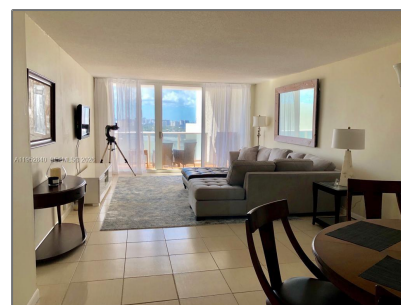

Residential Lease For Rent

920 Sqft - 3140 S Ocean Dr # 1901, Hallandale Beach, Florida 33009

Basic [Details](#)

Property Type:	Residential Lease
Listing Type:	For Rent
Listing ID:	A11952840
Price:	\$2,500
Bedroom(s):	1
Bathroom(s):	1
Square Footage:	920 Sqft
Year Built:	1980
On Market Date:	26/01/2026