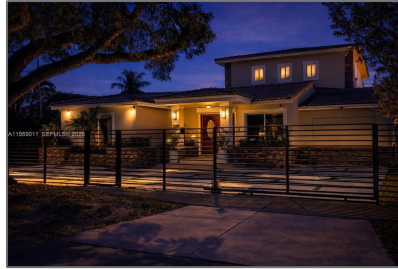

# Residential Lease For Rent

3,725 Sqft - 1700 Cleveland Rd, Miami Beach,  
Florida 33141

## Basic [Details](#)

Property Type: **Residential Lease**

Listing Type: **For Rent**

Listing ID: **A11959011**

Price: **\$19,900**

Bedroom(s): **5**

Bathroom(s): **4**

Square Footage: **3,725 Sqft**