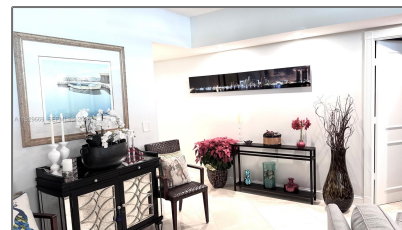

# Residential Lease For Rent

1,791 Sqft - 1000 S Pointe Dr # 308, Miami Beach, Florida 33139