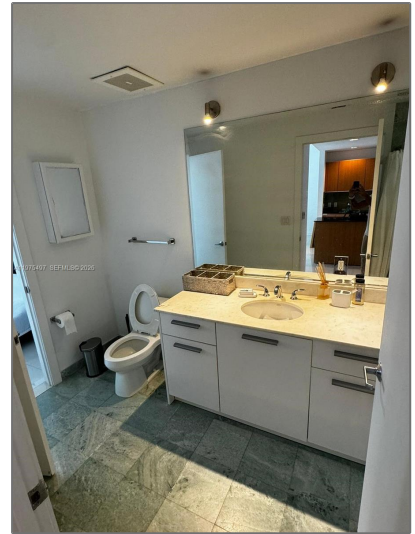

Residential Lease For Rent

731 Sqft - 1050 Brickell Ave # 2908, Miami,
Florida 33131

Basic [Details](#)

Property Type: **Residential Lease**

Listing Type: **For Rent**

Listing ID: **A11975497**

Price: **\$3,000**