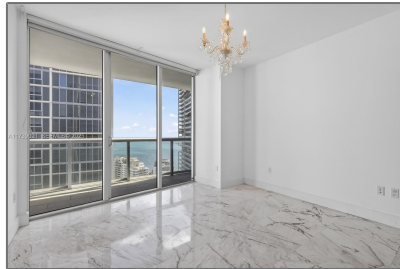

Residential For Sale

1,386 Sqft - 485 Brickell Ave # 4402, Miami, Florida 33131

Basic Details

Property Type:	Residential
Listing Type:	For Sale
Listing ID:	A11739021
Price:	\$1,210,000
Bedroom(s):	2
Bathroom(s):	2
Square Footage:	1,386 Sqft
Year Built:	2009
On Market Date:	05/02/2025