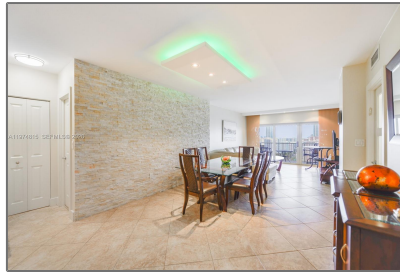

Residential For Sale

870 Sqft - 1980 S Ocean Dr # 21M, Hallandale Beach, Florida 33009

Basic [Details](#)

Property Type:	Residential
Listing Type:	For Sale
Listing ID:	A11974815
Price:	\$390,000
Bedroom(s):	1
Bathroom(s):	1
Square Footage:	870 Sqft
Year Built:	1971
Half Bathrooms:	1
On Market Date:	02/03/2026

Features

<input checked="" type="checkbox"/>	View:	Ocean View
<input checked="" type="checkbox"/>	Patio:	Open Balcony

Address [Map](#)

Country:	US
State:	FL
County:	Broward County
City:	Hallandale Beach
Zipcode:	33009
Street:	1980 S Ocean Dr # 21M
Building Name:	HEMISPHERES CONDO