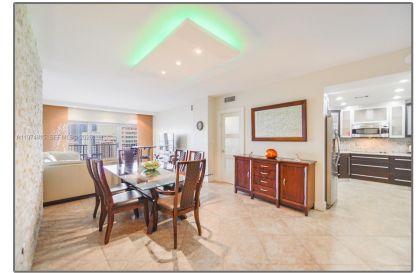

Residential For Sale

870 Sqft - 1980 S Ocean Dr # 21M, Hallandale Beach, Florida 33009

Basic [Details](#)

Property Type:	Residential
Listing Type:	For Sale
Listing ID:	A11974815
Price:	\$390,000
Bedroom(s):	1
Bathroom(s):	1
Square Footage:	870 Sqft
Year Built:	1971
Half Bathrooms:	1
On Market Date:	02/03/2026

Features

<input checked="" type="checkbox"/>	View:	Ocean View
<input checked="" type="checkbox"/>	Patio:	Open Balcony

Address [Map](#)

Country:	US
State:	FL
County:	Broward County
City:	Hallandale Beach
Zipcode:	33009
Street:	1980 S Ocean Dr # 21M
Building Name:	HEMISPHERES CONDO