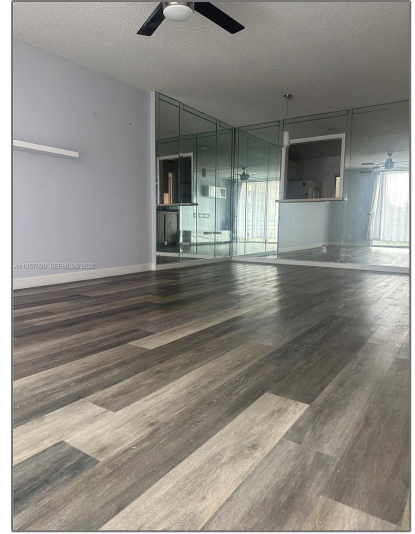

Residential Lease For Rent

1,260 Sqft - 410 NW 68th Ave # 318, Plantation, Florida 33317

Basic [Details](#)

Property Type: **Residential Lease**

Listing Type: **For Rent**

Listing ID: **A11957090**

Price: **\$2,000**