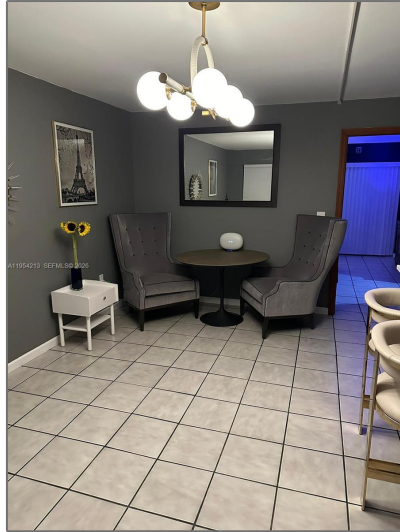

Residential Lease For Rent

667 Sqft - 1620 West Ave # 605, Miami Beach,
Florida 33139

Basic [Details](#)

Property Type: **Residential Lease**

Listing Type: **For Rent**

Listing ID: **A11954213**

Price: **\$2,100**