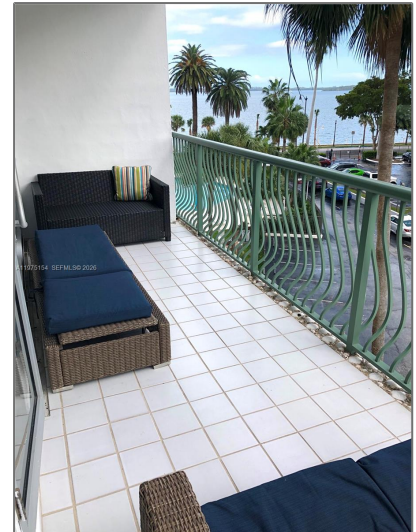

# Residential Lease For Rent

787 Sqft - 1408 Brickell Bay Dr # 404, Miami, Florida 33131