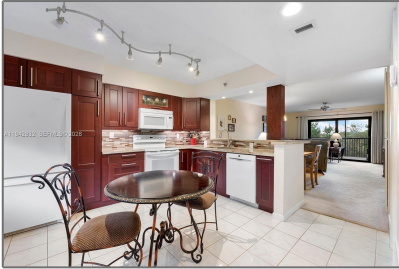

Residential For Sale

1,222 Sqft - 2200 S Cypress Bend Dr # 406,
Pompano Beach, Florida 33069

Basic [Details](#)

Property Type:	Residential
Listing Type:	For Sale
Listing ID:	A11942832
Price:	\$230,000
Bedroom(s):	2
Bathroom(s):	2
Square Footage:	1,222 Sqft
Year Built:	1981
On Market Date:	02/01/2026