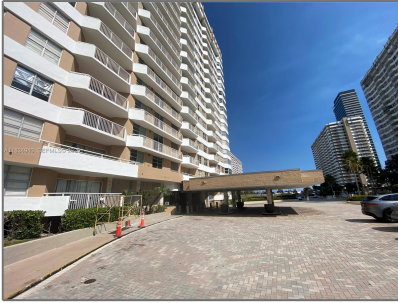

# Residential Lease For Rent

545 Sqft - 1965 S Ocean Dr # 10L, Hallandale Beach, Florida 33009