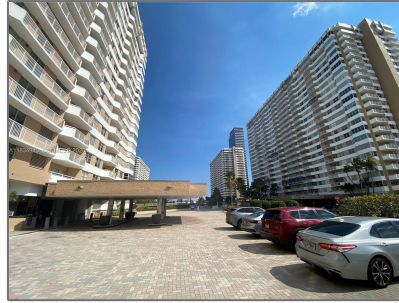

# Residential Lease For Rent

545 Sqft - 1965 S Ocean Dr # 10L, Hallandale Beach, Florida 33009