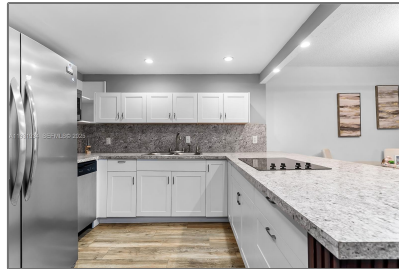

Residential Lease For Rent

915 Sqft - 400 Leslie Dr # 305, Hallandale Beach, Florida 33009

Basic Details

Property Type: **Residential Lease**

Listing Type: **For Rent**

Listing ID: **A11931934**

Price: **\$2,200**